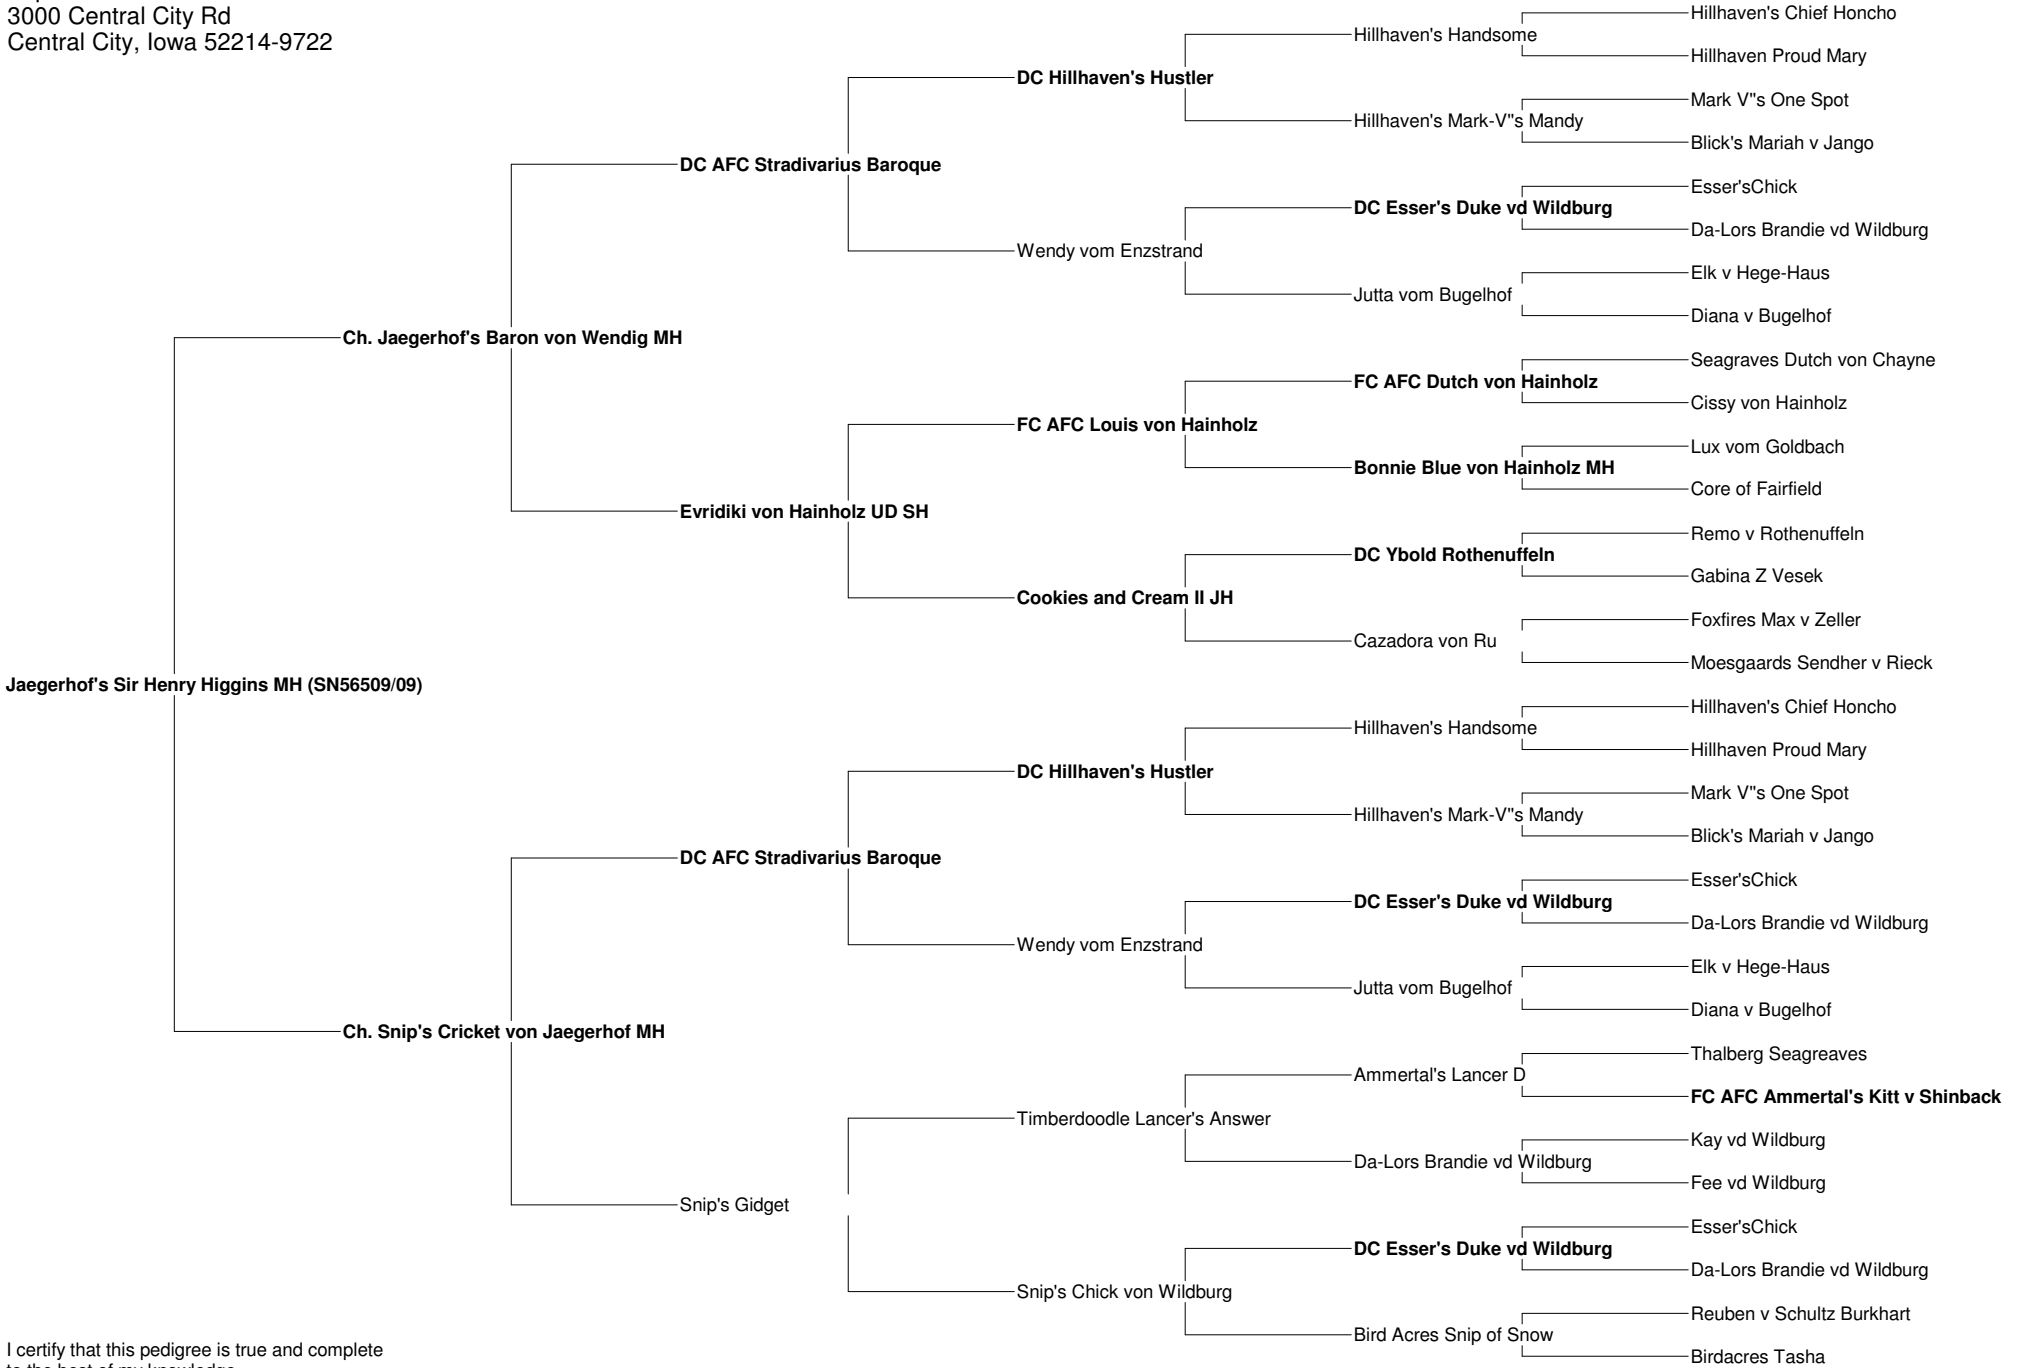

# Pedigree for Jaegerhof's Sir Henry Higgins MH

Stephen Ries  
 Top Gun Kennel  
 3000 Central City Rd  
 Central City, Iowa 52214-9722

I certify that this pedigree is true and complete to the best of my knowledge